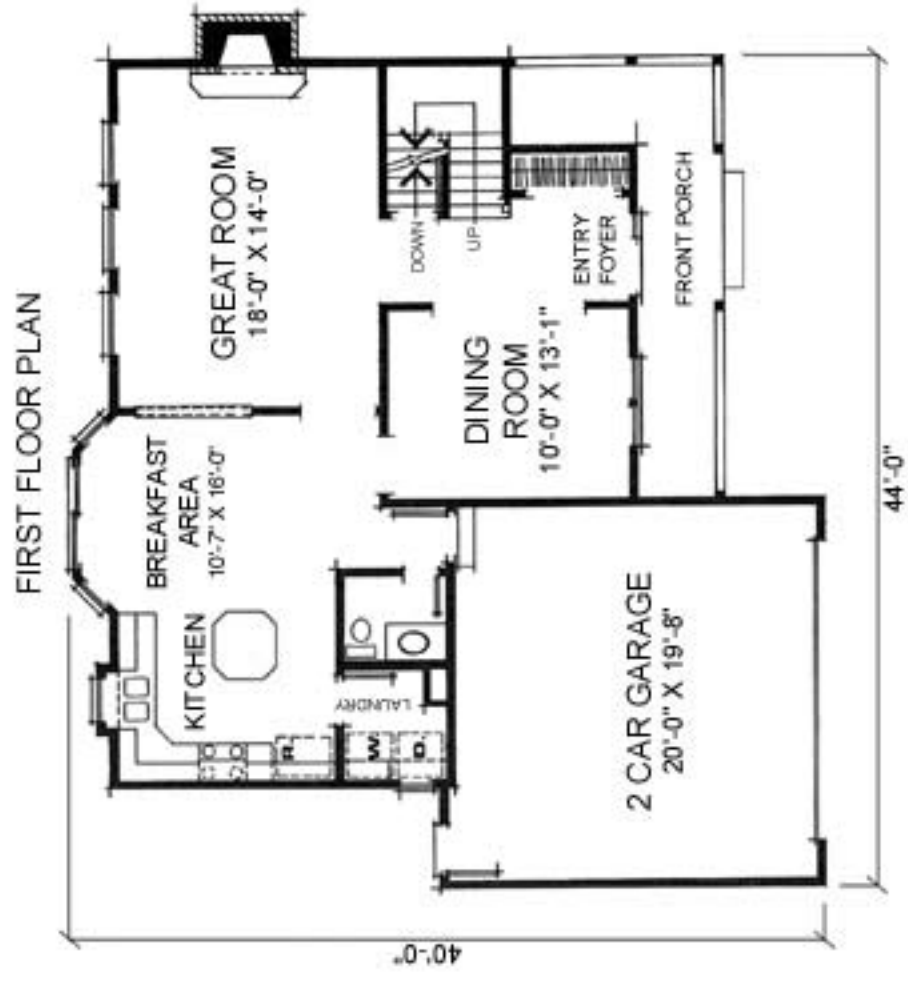

LANCASTER

MAIN FLOOR = 919 SQ FT
 SECOND FLOOR = 927 SQ FT
 TOTAL = 1846 SQ FT

KNOPF
 HOMES