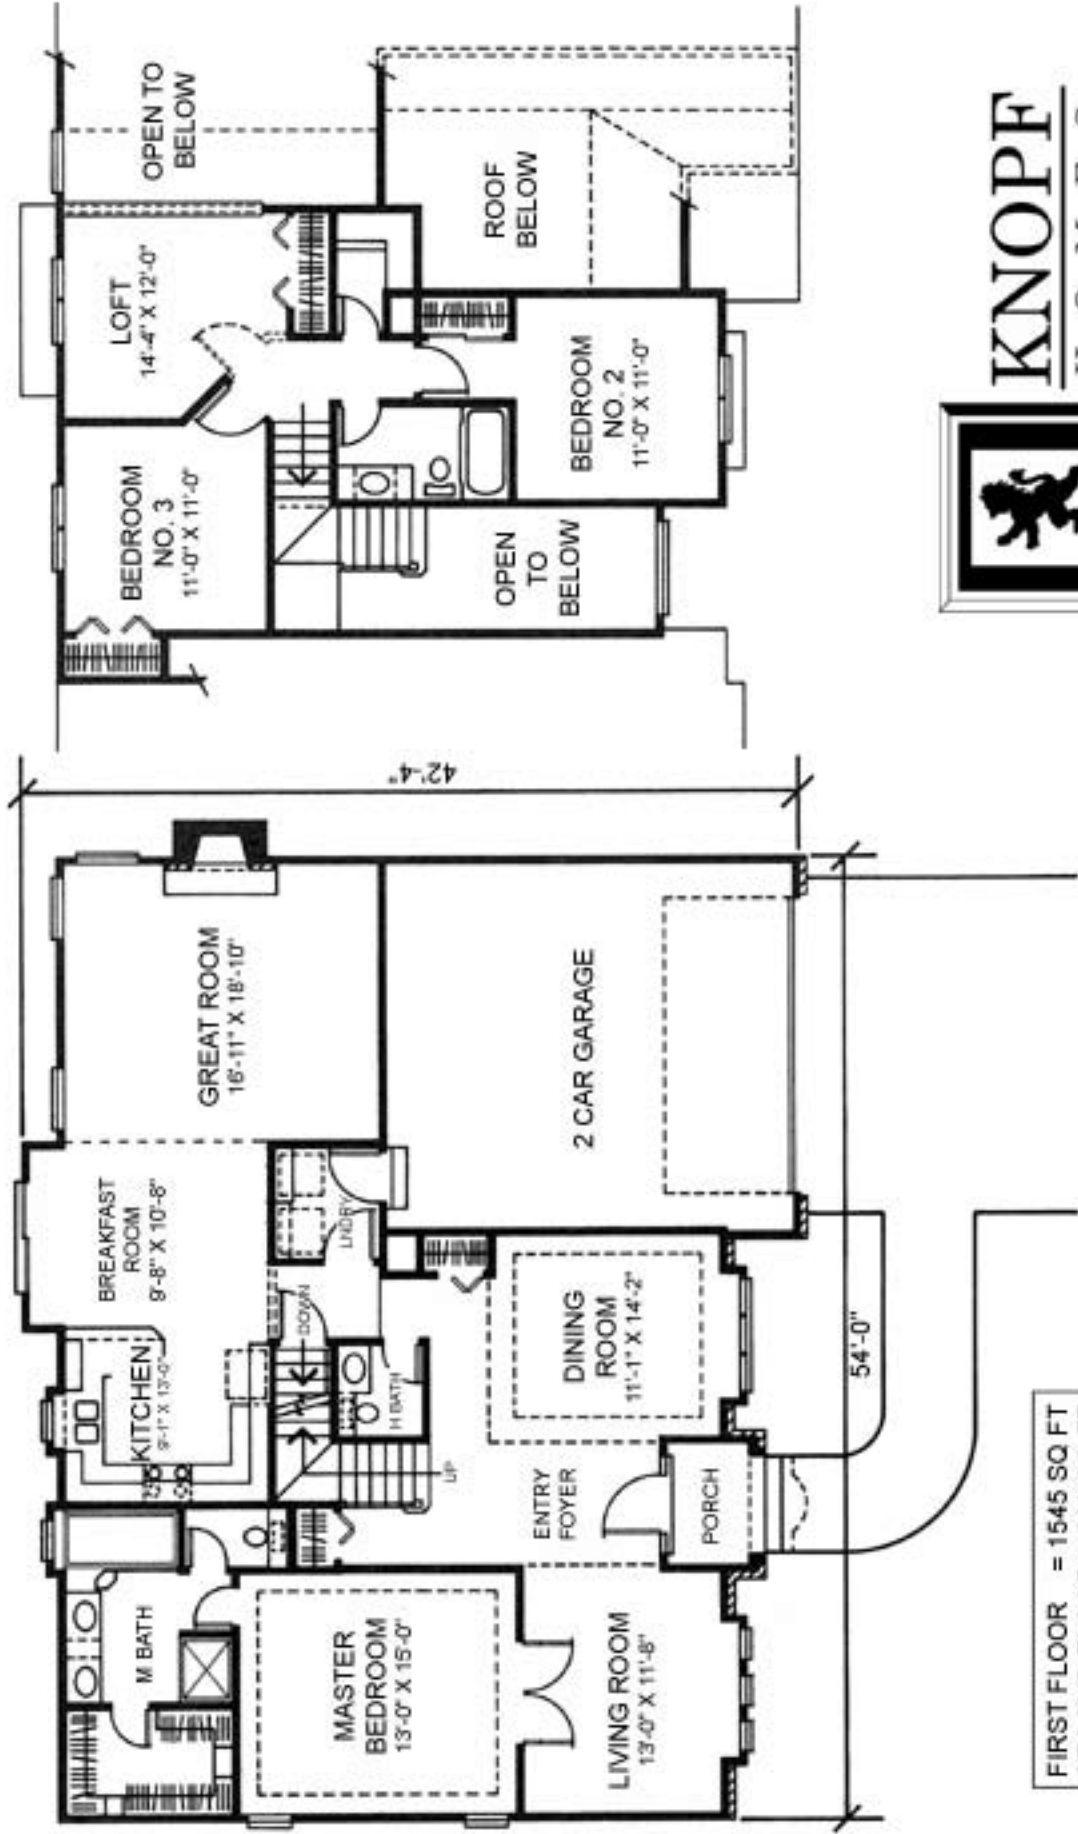

# MEREDITH

FIRST FLOOR	= 1545 SQ FT
SECOND FLOOR	= 619 SQ FT
<b>TOTAL</b>	<b>= 2164 SQ FT</b>

**KNOPF**  
H O M E S